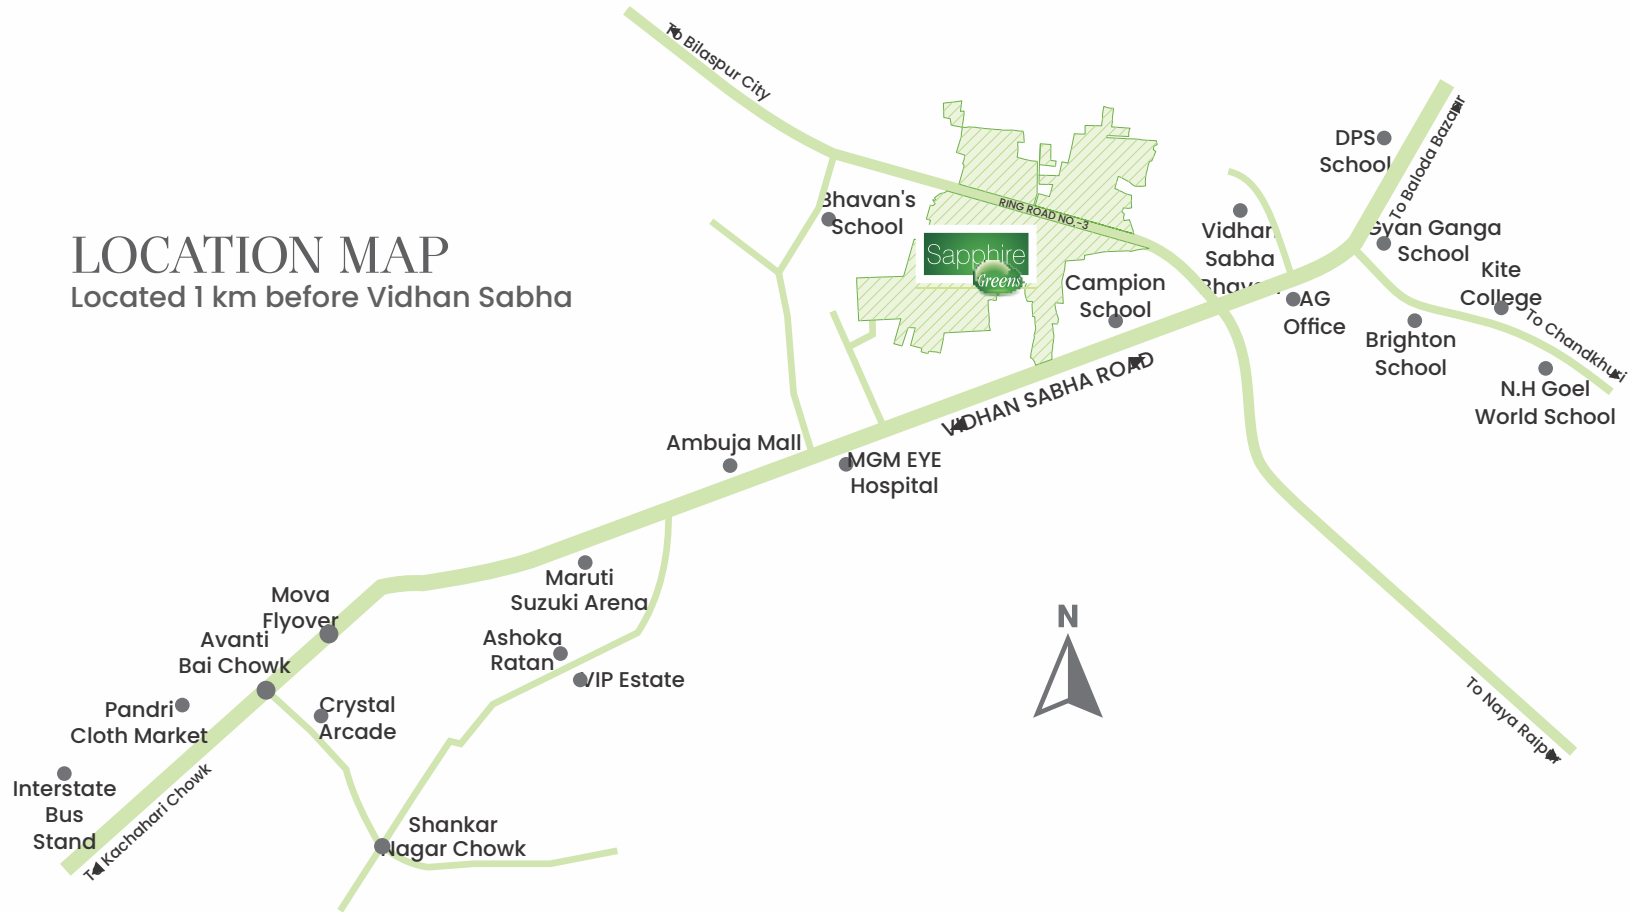

LOCATION MAP

Located 1 km before Vidhan Sabha

SAPPHIRE EMPERIA – RERA REGISTRATION NO.: PCGRERA070818000664 • PCGRERA070818000665 • PCGRERA080818000669 • PCGRERA080818000668

Site: Aama Seoni, Vidhan Sabha Road, Raipur | Email: sainathrealty@yahoo.com
Ph: +91 93010-25091, 92, 93, 90098-00036, 90092-00036